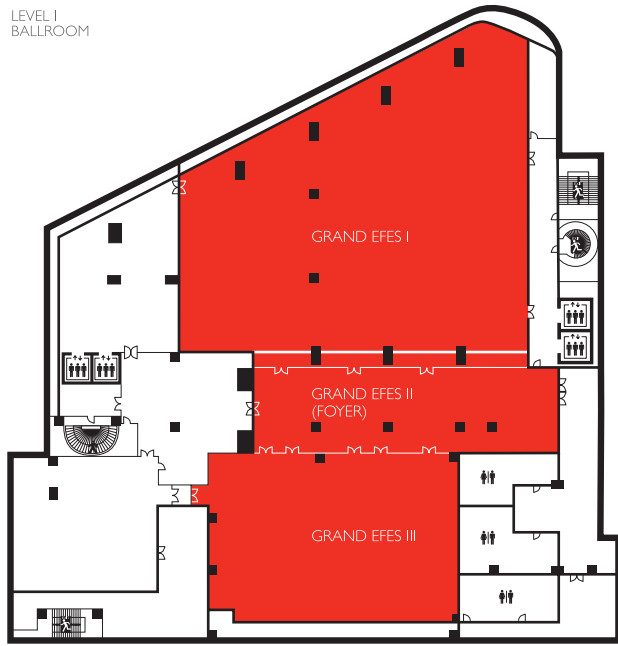

LEVEL I
BALLROOM

Legend

■	Meeting room or Ballroom
	Restrooms
	Handicap facilities
	Escalator
	Elevator
	Car park
	Food & Beverage Outlet
	Emergency Exit
	Stairway
	Window
	Movable Partition

LEVEL 5
MULTI-PURPOSE HALL

LEVEL 3
MULTI-PURPOSE HALL

BASEMENT
EXHIBITION CENTRE